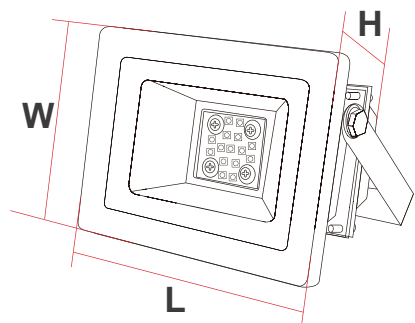

Mode	L	W	H
JJ-FL10W	115 mm	86 mm	90 mm
JJ-FL30W	225 mm	186 mm	120 mm
JJ-FL50W	286 mm	235 mm	150 mm
JJ-FL100W	360 mm	287 mm	100 mm
JJ-FL150W	380 mm	280 mm	180 mm
JJ-FL200W	453 mm	323 mm	185 mm

LIGHTING THE WORLD  
ILLUMINATING THE FUTURE